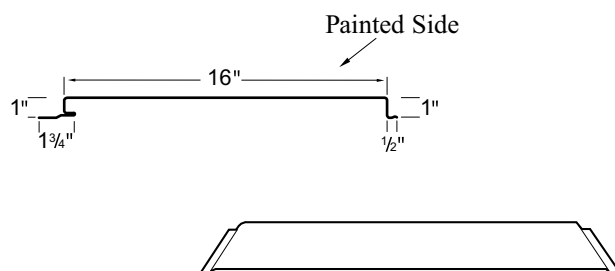

Precision -Loc™ soffit & wall panel

1" panel - Perforated with one rib - HR(color)PV

1" panel - Solid with one rib - HR(color)PR1

1" panel - Solid with two ribs - HR(color)PR2

1" panel - Solid flat (no ribs) - HR(color)PF

Precision-Loc™ 26ga steel is manufactured to meet ASTM A792 specifications for Galvalume and ASTM A653 for galvanized with a minimum yield of 50,000 PSI.

PRECISION-LOC™ TRIMS

26 ga. only

	Part Number	Length	
SOFFIT WIDE ANGLE			
	SWA(color)	10'2"	specify pitch
SOFFIT NARROW ANGLE			
	SNA102(color)	10'2"	specify pitch
	SNA122(color)	12'2"	
	SNA142(color)	14'2"	
	SNA162(color)	16'2"	
	SNA182(color)	18'2"	
	SNA202(color)	20'4"	

PRECISION-LOC™ TRIMS

26 ga. only

	Part Number	Length
INSIDE RIDGE CAP 	INRCP102(color)	10'2" specify pitch
	INRCP122(color)	12'2"
	INRCP142(color)	14'2"
	INRCP162(color)	16'2"
	INRCP182(color)	18'2"
	INRCP204(color)	20'4"

OA278102(color)	10'2"
OA478102(color)	10'2"
OA478122(color)	12'2"
OA478142(color)	14'2"
OA478162(color)	16'2"
OA478182(color)	18'2"
OA478204(color)	20'4"
OA678102(color)	10'2"
OA678122(color)	12'2"
OA678142(color)	14'2"
OA678162(color)	16'2"
OA678182(color)	18'2"
OA678204(color)	20'4"