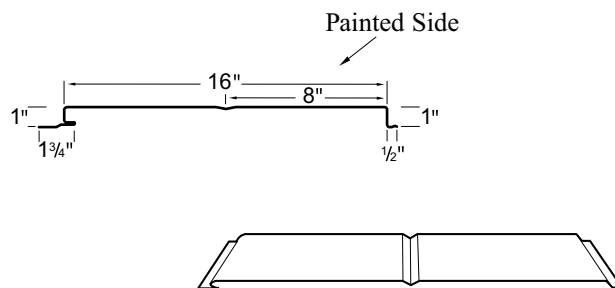

Precision -Loc™ soffit & wall panel

1" panel - Perforated with one rib - HR(color)PV

1" panel - Solid with one rib - HR(color)PR1

1" panel - Solid with two ribs - HR(color)PR2

1" panel - Solid flat (no ribs) - HR(color)PF

Precision-Loc™ 26ga steel is manufactured to meet ASTM A792 specifications for Galvalume and ASTM A653 for galvanized with a minimum yield of 50,000 PSI.

PRECISION-LOC™ TRIMS

26 ga. only

	Part Number	Length	
SOFFIT WIDE ANGLE			
	SWA(color)	10'2"	specify pitch
SOFFIT NARROW ANGLE			
	SNA102(color)	10'2"	specify pitch
	SNA122(color)	12'2"	
	SNA142(color)	14'2"	
	SNA162(color)	16'2"	
	SNA182(color)	18'2"	
	SNA202(color)	20'4"	

PRECISION-LOC™ TRIMS

26 ga. only

	Part Number	Length
INSIDE RIDGE CAP 	INRCP102(color)	10'2" specify pitch
	INRCP122(color)	12'2"
	INRCP142(color)	14'2"
	INRCP162(color)	16'2"
	INRCP182(color)	18'2"
	INRCP204(color)	20'4"

OA278102(color)	10'2"
OA478102(color)	10'2"
OA478122(color)	12'2"
OA478142(color)	14'2"
OA478162(color)	16'2"
OA478182(color)	18'2"
OA478204(color)	20'4"
OA678102(color)	10'2"
OA678122(color)	12'2"
OA678142(color)	14'2"
OA678162(color)	16'2"
OA678182(color)	18'2"
OA678204(color)	20'4"