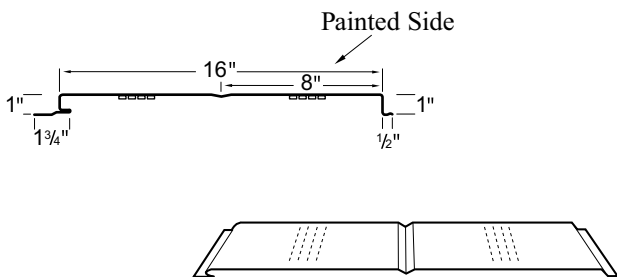

Precision -Loc™ soffit & wall panel

1" panel - Perforated with one rib - HR(color)PV

1" panel - Solid with one rib - HR(color)PR1

1" panel - Solid with two ribs - HR(color)PR2

1" panel - Solid flat (no ribs) - HR(color)PF

Precision-Loc™ 26ga steel is manufactured to meet ASTM A792 specifications for Galvalume and ASTM A653 for galvanized with a minimum yield of 50,000 PSI.

PRECISION-LOC™ TRIMS

26 ga. only

	Part Number	Length	
SOFFIT WIDE ANGLE			
	SWA(color)	10'2"	specify pitch
SOFFIT NARROW ANGLE			
	SNA102(color)	10'2"	specify pitch
	SNA122(color)	12'2"	
	SNA142(color)	14'2"	
	SNA162(color)	16'2"	
	SNA182(color)	18'2"	
	SNA202(color)	20'4"	

PRECISION-LOC™ TRIMS

26 ga. only

	Part Number	Length
INSIDE RIDGE CAP 	INRCP102(color)	10'2" specify pitch
	INRCP122(color)	12'2"
	INRCP142(color)	14'2"
	INRCP162(color)	16'2"
	INRCP182(color)	18'2"
	INRCP204(color)	20'4"

OA278102(color)	10'2"
OA478102(color)	10'2"
OA478122(color)	12'2"
OA478142(color)	14'2"
OA478162(color)	16'2"
OA478182(color)	18'2"
OA478204(color)	20'4"
OA678102(color)	10'2"
OA678122(color)	12'2"
OA678142(color)	14'2"
OA678162(color)	16'2"
OA678182(color)	18'2"
OA678204(color)	20'4"