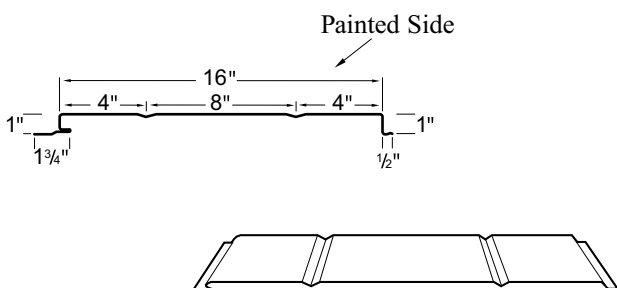

Precision -Loc™ soffit & wall panel

1" panel - Perforated with one rib - HR(color)PV

1" panel - Solid with one rib - HR(color)PR1

1" panel - Solid with two ribs - HR(color)PR2

1" panel - Solid flat (no ribs) - HR(color)PF

Precision-Loc™ 26ga steel is manufactured to meet ASTM A792 specifications for Galvalume and ASTM A653 for galvanized with a minimum yield of 50,000 PSI.

PRECISION-LOC™ TRIMS

26 ga. only

	Part Number	Length	
SOFFIT WIDE ANGLE			
	SWA(color)	10'2"	specify pitch
SOFFIT NARROW ANGLE			
	SNA102(color)	10'2"	specify pitch
	SNA122(color)	12'2"	
	SNA142(color)	14'2"	
	SNA162(color)	16'2"	
	SNA182(color)	18'2"	
	SNA202(color)	20'4"	

PRECISION-LOC™ TRIMS

26 ga. only

	Part Number	Length
INSIDE RIDGE CAP 	INRCP102(color)	10'2" specify pitch
	INRCP122(color)	12'2"
	INRCP142(color)	14'2"
	INRCP162(color)	16'2"
	INRCP182(color)	18'2"
	INRCP204(color)	20'4"

OA278102(color)	10'2"
OA478102(color)	10'2"
OA478122(color)	12'2"
OA478142(color)	14'2"
OA478162(color)	16'2"
OA478182(color)	18'2"
OA478204(color)	20'4"
OA678102(color)	10'2"
OA678122(color)	12'2"
OA678142(color)	14'2"
OA678162(color)	16'2"
OA678182(color)	18'2"
OA678204(color)	20'4"