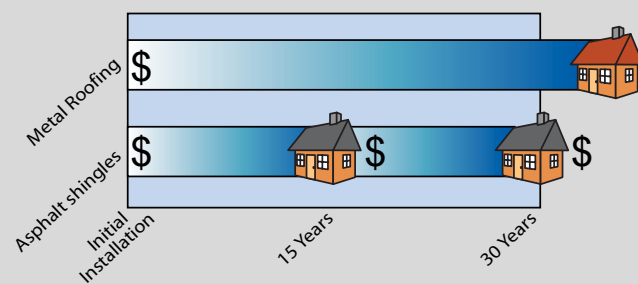

# Benefits of Metal Roofing

- Low maintenance
- Longer durability than traditional roofing materials
- Lower energy and insurance costs
- Environmentally friendly
- Quick installation

Metal roofing's durability can virtually eliminate the need to use future raw materials to produce roofing. It is practically unaffected by weather cycles and forces.

Central States painted metal panels are available with limited 40 year paint warranties which last 2-3 times longer than traditional asphalt shingles.

Most metal roofs have recycled content ranging from 25% to 95%. Conventional roofing shingles have much shorter lives and use oil-based products as their primary raw material. Metal also has the added benefit of being 100% recyclable if it is ever removed in the future.