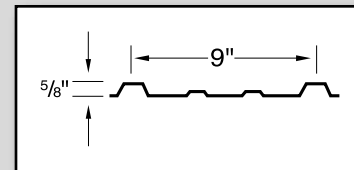

CENTRAL STATES
MANUFACTURING, INC.

Locations in:

Jasper, AL

Lowell, AR

Michigan City, IN

Cedar Hill, TX

www.centralstatesmfg.com