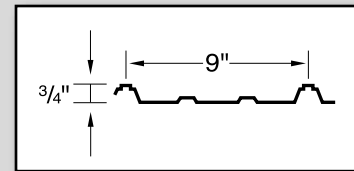

Panel-Loc

Looking for a strong, reliable low rib metal building panel from a strong, reliable company? Look no further than Panel-Loc from Central States Manufacturing. The classic panel for post frame barns and buildings, Panel-Loc can also be used in residential roofing and is available in 26- and 29-gauge siliconized polyester.