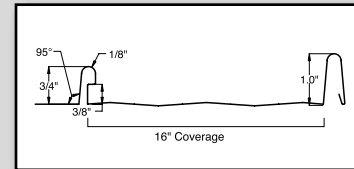

# Residential Metal Roofing

*Horizon-Loc*

This concealed fastener panel gives you the visually pleasing look of a standing seam roof for less. The panel's easy snap-on ribs attach rapidly with no hand seaming, so installation is less expensive than traditional standing seam. It is ideal for residential roofing and its durability ratings may lower insurance rates to save you money. Available in 26-gauge siliconized polyester.